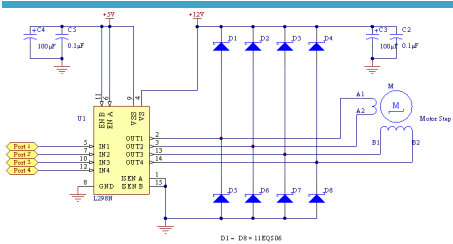

Screenshots: