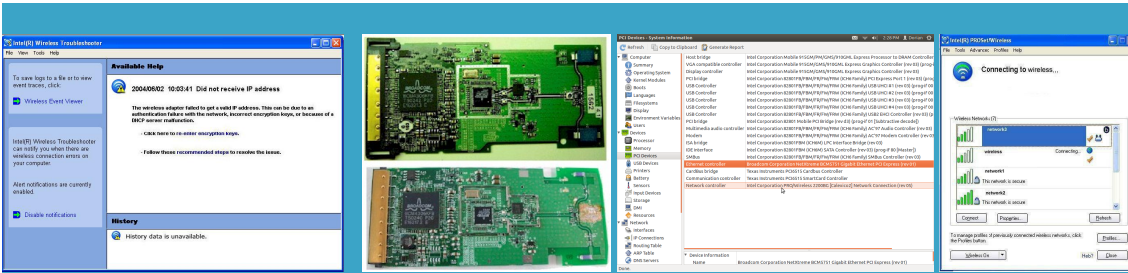

wifi bottom driver wifi bottom driver for Windows

Click to enlarge

DOWNLOAD >> wifi-b_d_w.rar

- file:wifi-b_d_w
- type:.rar archiv
- md5: e8b5c443fe9cedc0d8d8b33ef41ac793

Rate: 9.4/10 from 407 | Views: 3081 | Date: 15.02.2015

Screenshots:

Refresh your PC without affecting your files
Remove everything and reinstall Windows
Advanced startup

About:

Download Realtek RTL8188SU Windows, Linux, Mac OS Drivers, Software | Wireless Driver & Software