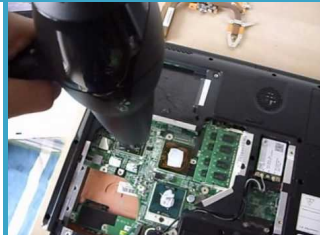

Screenshots: